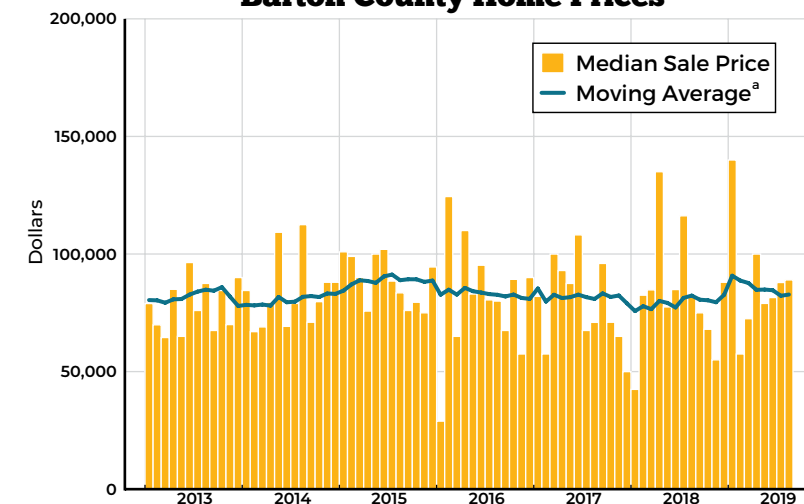

Barton County Housing Statistics

Barton County Home Prices